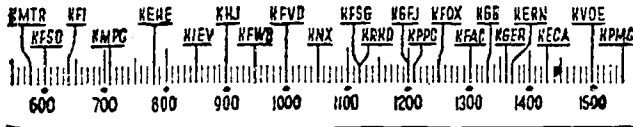

YOUR Radio TODAY

[The information contained in the following schedule of radio programs is furnished by the stations broadcasting the programs, and The Times should not be considered responsible for errors in announcements due to failure of stations to advise of daily changes.—Ed.]

Before 8 a.m.

KMTR—Calif. Theater. 5.
KFI—Off Record. 7: News. 7:15: Henry Ford Birthday. 7:30.
KMPC—Sundial. 6: Morning Express. 7.
KEHE—Musical Clock. 6.
KHJ—Rise & Shine. 6.
KFWB—Stu. Wilson. 6.
KFVD—Spanish. 6: Jubilee. 7:15.
KRX—Sunrise Salute. 6:15: News. 7:30: Political. 7:45.
KRKD—Doug Douglas. 6: News. 6:30: Doug Douglas. 6:45: News. 7:45.
KFOX—El Despertador. 5: News. 7:30: Music. 7:45.
KFAC—Music. 6: Music. 7: News. 7:45.
KGER—Farm. 6:05: Maurice Johnson. 6:30: Aubrey Lee. 6:45.
KECA—Vaughn De Leath. 7: Radio City. 7:15: Our Barn. 7:30.

8 to 9 a.m.

KMTR—Dedicated to You. 8:30.
KFI—Music Guild. 8: News. 8:30: Glory Trails. 8:45.
KMPC—Rhythm. 8: News. 8:15: Reveries. 8:30: Patriotic Airs. 8:45.
KEHE—News. 8: Hymn. 8:15: Music. 8:30.
KHJ—Wonderful World. 8: Tall Corn Time. 8:15: Elinor Sherry. 8:45.
KFWB—Texas Rangers. 8: Headlines. 8:30: Berric Club. 8:45.
KFVD—Jubilee (cont.)
KRX—Columbia Concert Hall. 8: Fed. Housing. 8:45.
KRKD—Music. 8: Employment. 8:25: KFAC—Rev. Thomas. 8: Trio. 8:30: Ads. 8:45.
KFAC—Church. 8: Mirandy. 8:30: Records. 8:45.
KGER—Mizpah. 8:15: Music. 8:45.
KECA—Call to Youth. 8: Church. 8:15: Farm & Home. 8:20—1 hour.

9 to 10 a.m.

KMTR—Martin L. Thomas. 9: Songs. 9:30.
KFI—County Medical. 9: Words. Music. 9:30.
KMPC—Beauty. 9: Music. 9:15: Echoes. 9:30: Music. 9:45.
KEHE—Music. 9: Melodies. 9:15: Down the Groove. 9:30.
KHJ—Meet Friend. 9: Our Quartette. 9:15: Coach Club. 9:30.
KFWB—Berric Club. 9:45. Education. 9:30: Songs. 9:45.
KFVD—Talk. 9: News. 9:15: Records. 9:30: Brother Tommy. 9:45.
KRX—Light Orch. 9: Women's Club. 9:50: Monitor Children's. 9:45.
KRKD—Music. 9: Weather. 9:30: Paging Madame. 9:35: My Solitude. 9:45.
KFOX—Rhythms. 9: A Time When. 9:15: Meditations. 9:30: News. 9:45.
KFAC—Meditations. 9: Classics. 9:15: Youth Parade. 9:30: Records. 9:45.
KGER—Gospel. 9:15: Music. 9:45.
KECA—Farm & Home. 9: News. 9:30: Kinney Orch. 9:45.

10 to 11 a.m.

KMTR—Waltz. 10: Stock Exchange. 10:15: Vocal. 10:30.
KFI—Host is Buffalo. 10: Music Internationale. 10:30.
KMPC—Shop. 10: Brevities. 10:30.
KEHE—Shadows. 10: Church. 10:15: Music. 10:30: Bird Club. 10:45.
KHJ—Revue. 10—1 hour.
KFWB—Musical. 10: Broadcasters. 10:30.
KFVD—Gospel. 10: Help Live. 10:30.
KRX—Phila. Melodies. 10: Prosperity. 10:30.
KRKD—In Solitude. 10: Paddock Flash. 10:45.
KFOX—For Mother. Dad. 10: Am. Leg. Band. 10:30: Saddle Tramps. 10:45.
KFAC—Gypsy Caravan. 10: Church. 10:45.
KGER—News. 10: Hits. 10:15: Organ. 10:30.
KECA—Orch. 10: Judy. Lanny. 10:30: Barber Orch. 10:45.

11 a.m. to 12 Noon